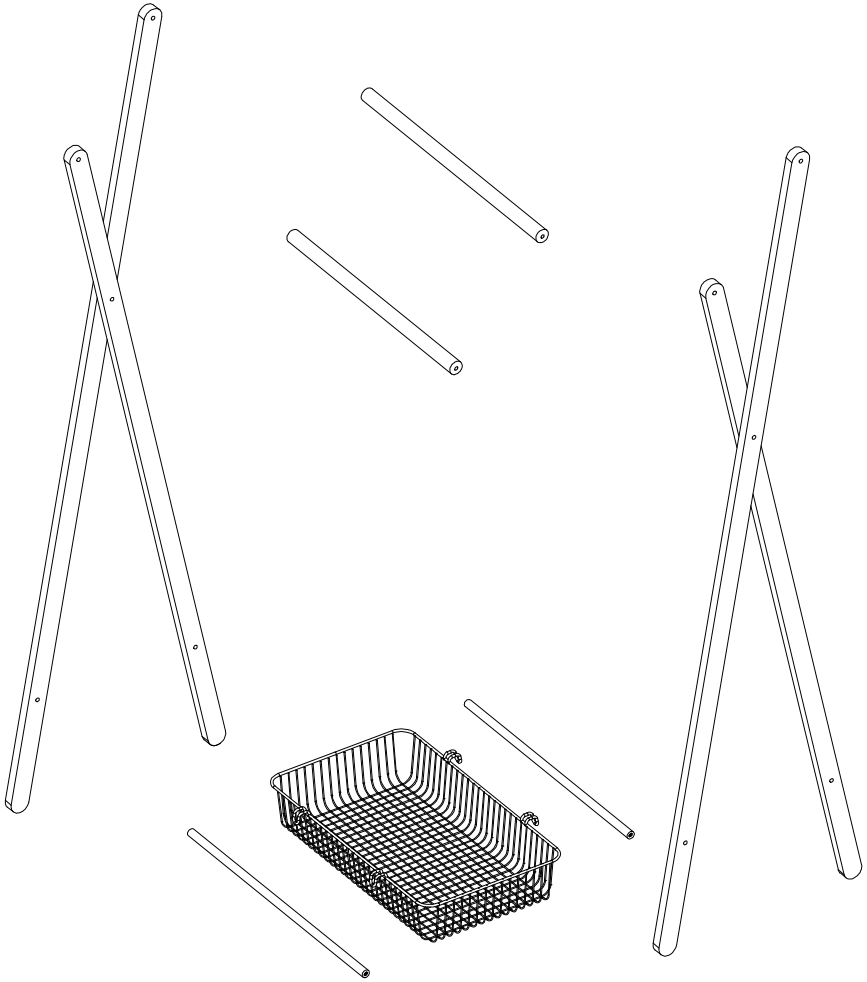

15 min

x2

x1

Ax6 (M6*37MM)

Bx2 (M6*14MM)

Cx4 (φ 7x40MM)

Dx2

1