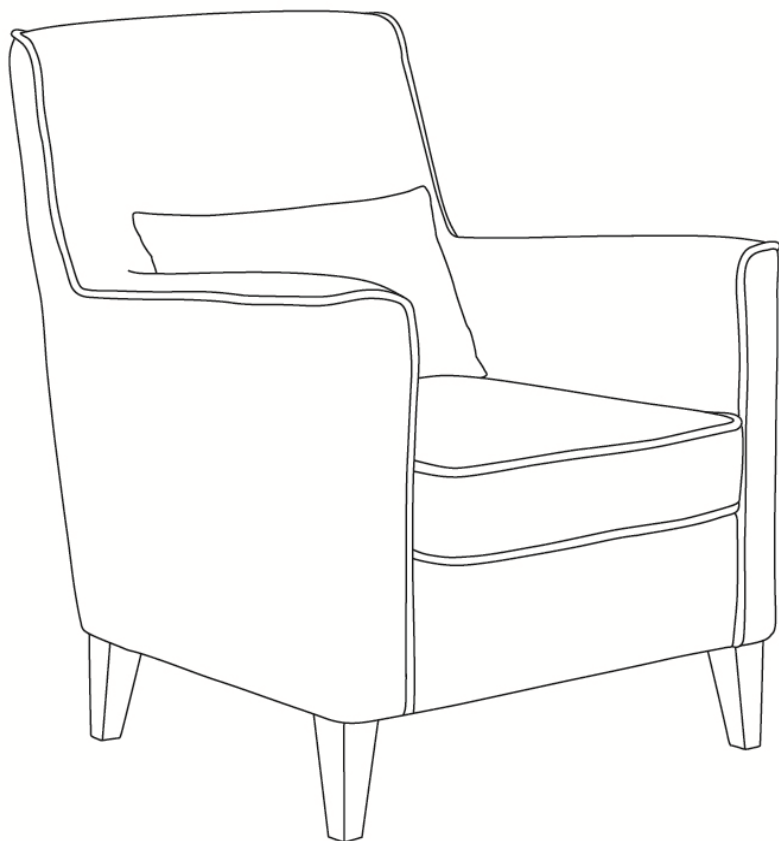

S418

---

15 min

x2

x1

A x1

B x4

C x12 (M6 x 35)

D x1

1

2

---

**THAT'S ALL FOLKS!**

**JULIÀ GRUP Furniture Solutions S.L.**

B-17616277

Pol. Ind. Bosc d'en Cuca